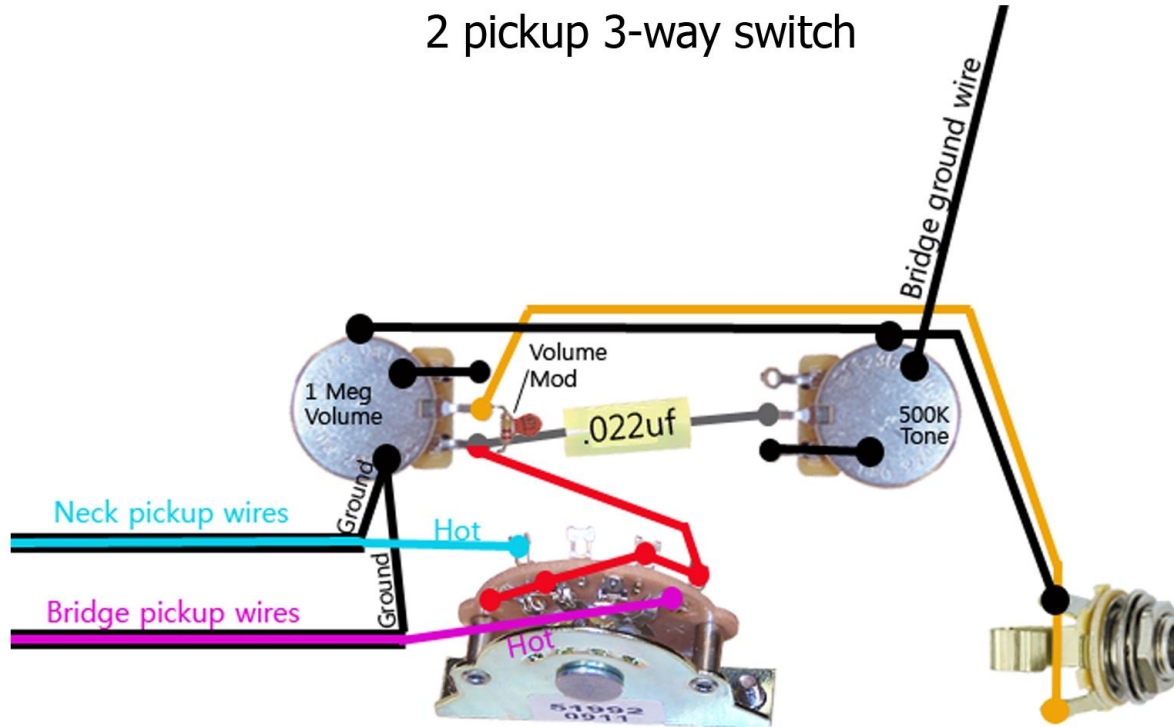

FGK-1-3

Firestorm series
2 pickup 3-way switch

This wiring uses a 1 Meg volume pot to make the pickups as bright as they can be and a .022uf high quality metal film capacitors for a brighter, more modern tone.