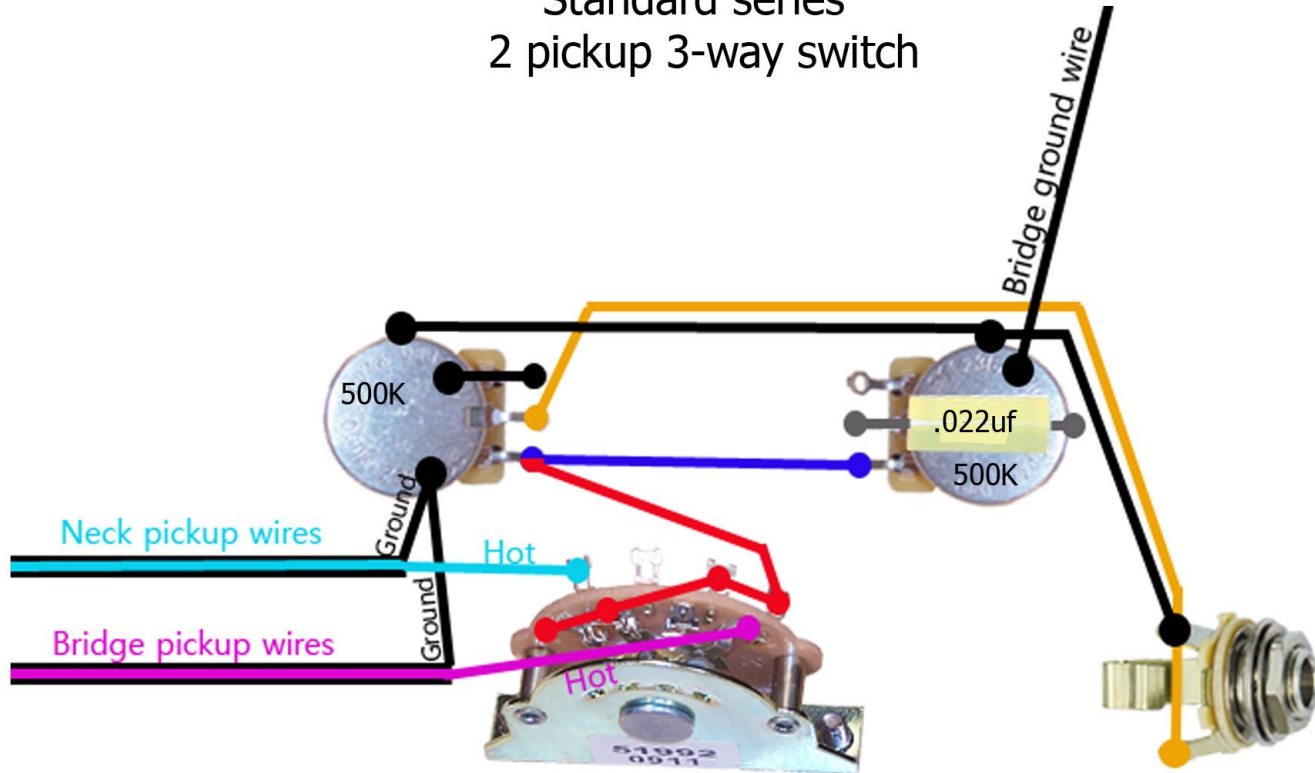

SGK-1-3

Standard series
2 pickup 3-way switch

This is a pretty generic modern configuration. This diagram is using one .022uF high quality metal film capacitors for a brighter, more modern tone.

www.bcsguitars.com Copyright 2011 Brown's Marketing