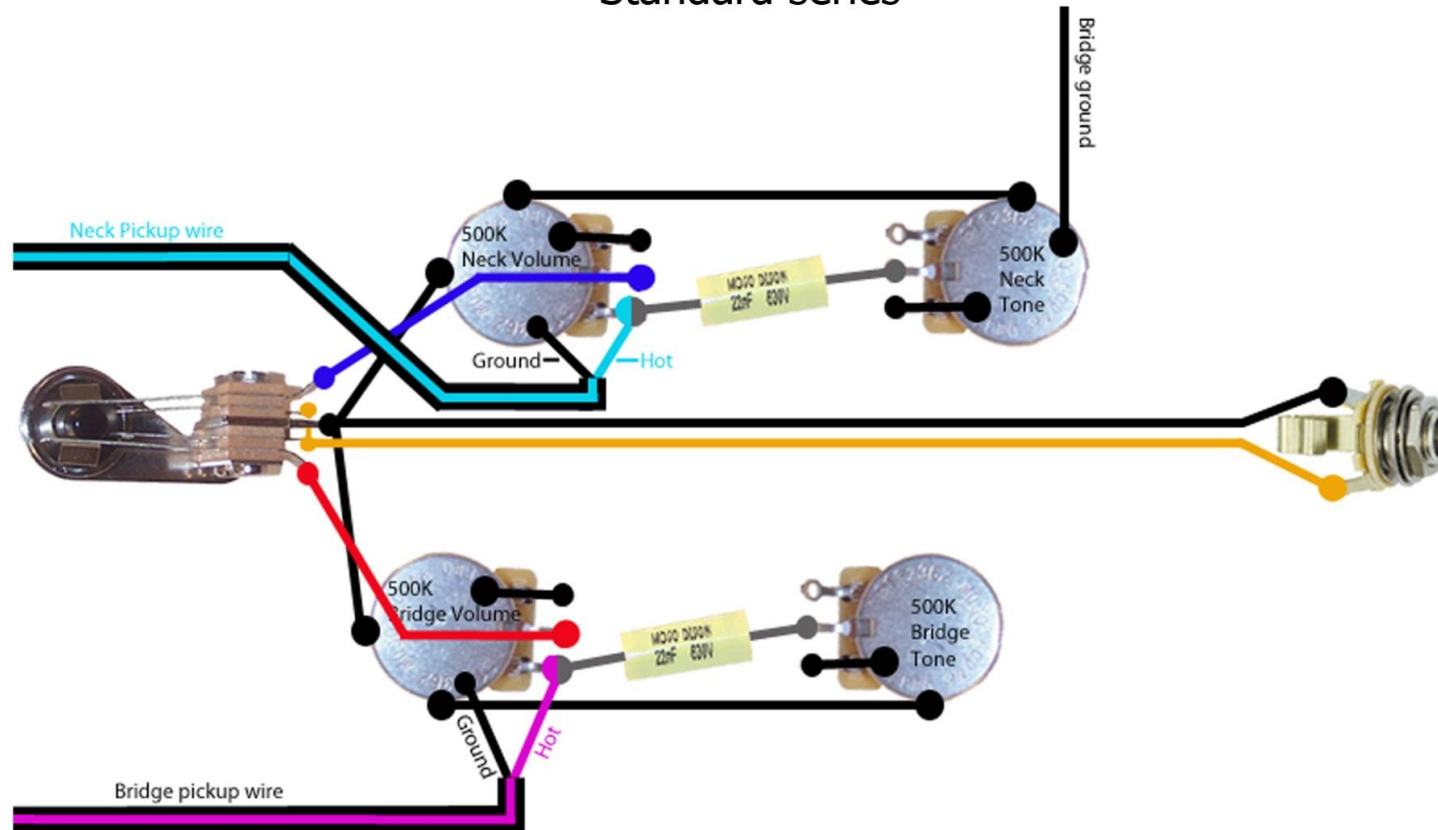

# SG Standard series

This is a modern Gibson LP and SG wiring diagram. This diagram is using .022uf/630v high quality metal film capacitor for a brighter, more modern tone.

[www.bcsguitars.com](http://www.bcsguitars.com) Copyright 2011 Brown's Marketing