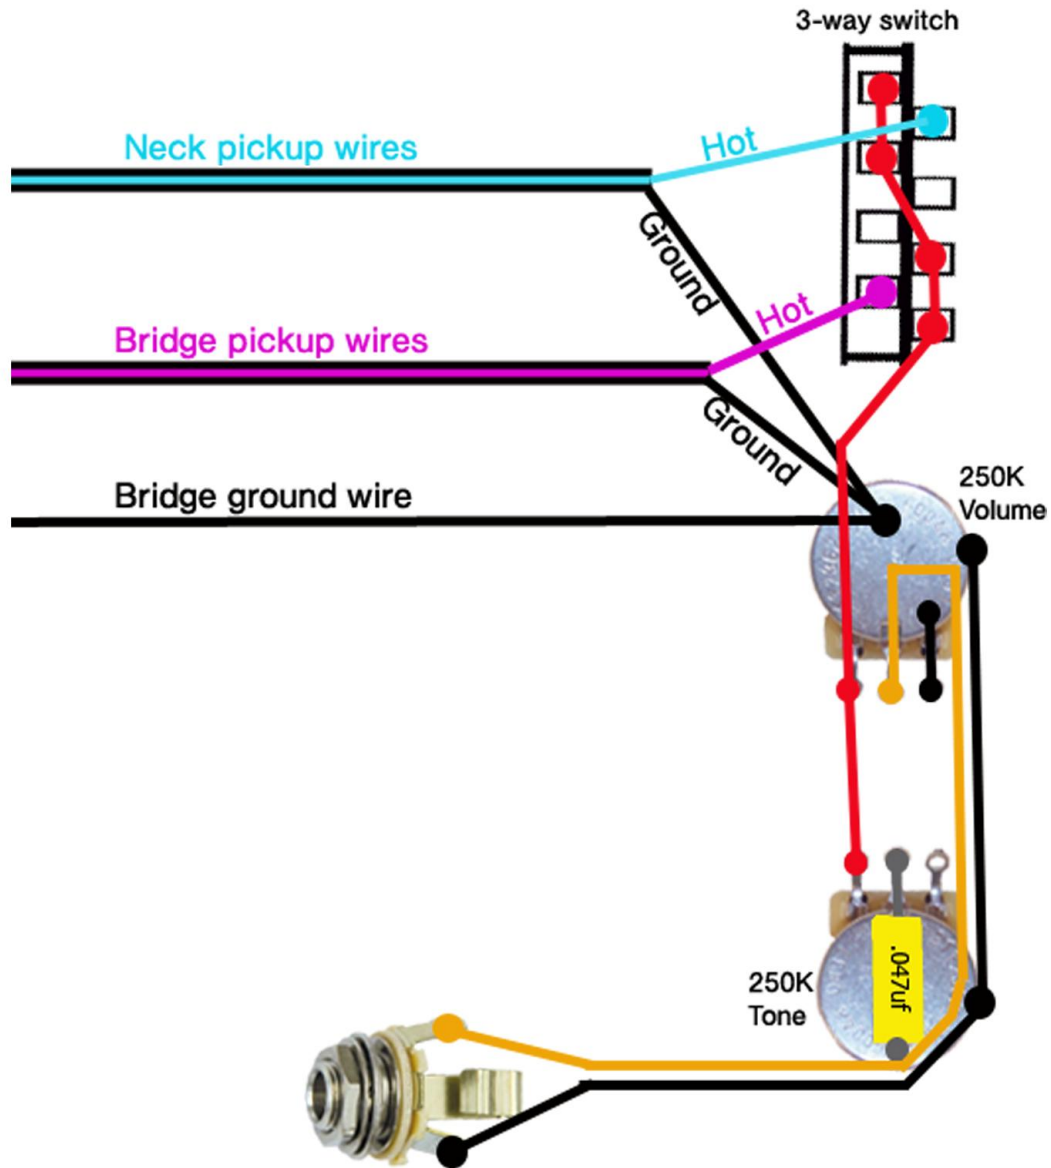

Telecaster STLK-1 Standard series

This is a standard Telecaster wiring configuration This diagram is using a .047uf/600v high quality metal film capacitor for a brighter, more modern tone.

www.bcs guitars.com Copyright 2011 Brown's Marketing